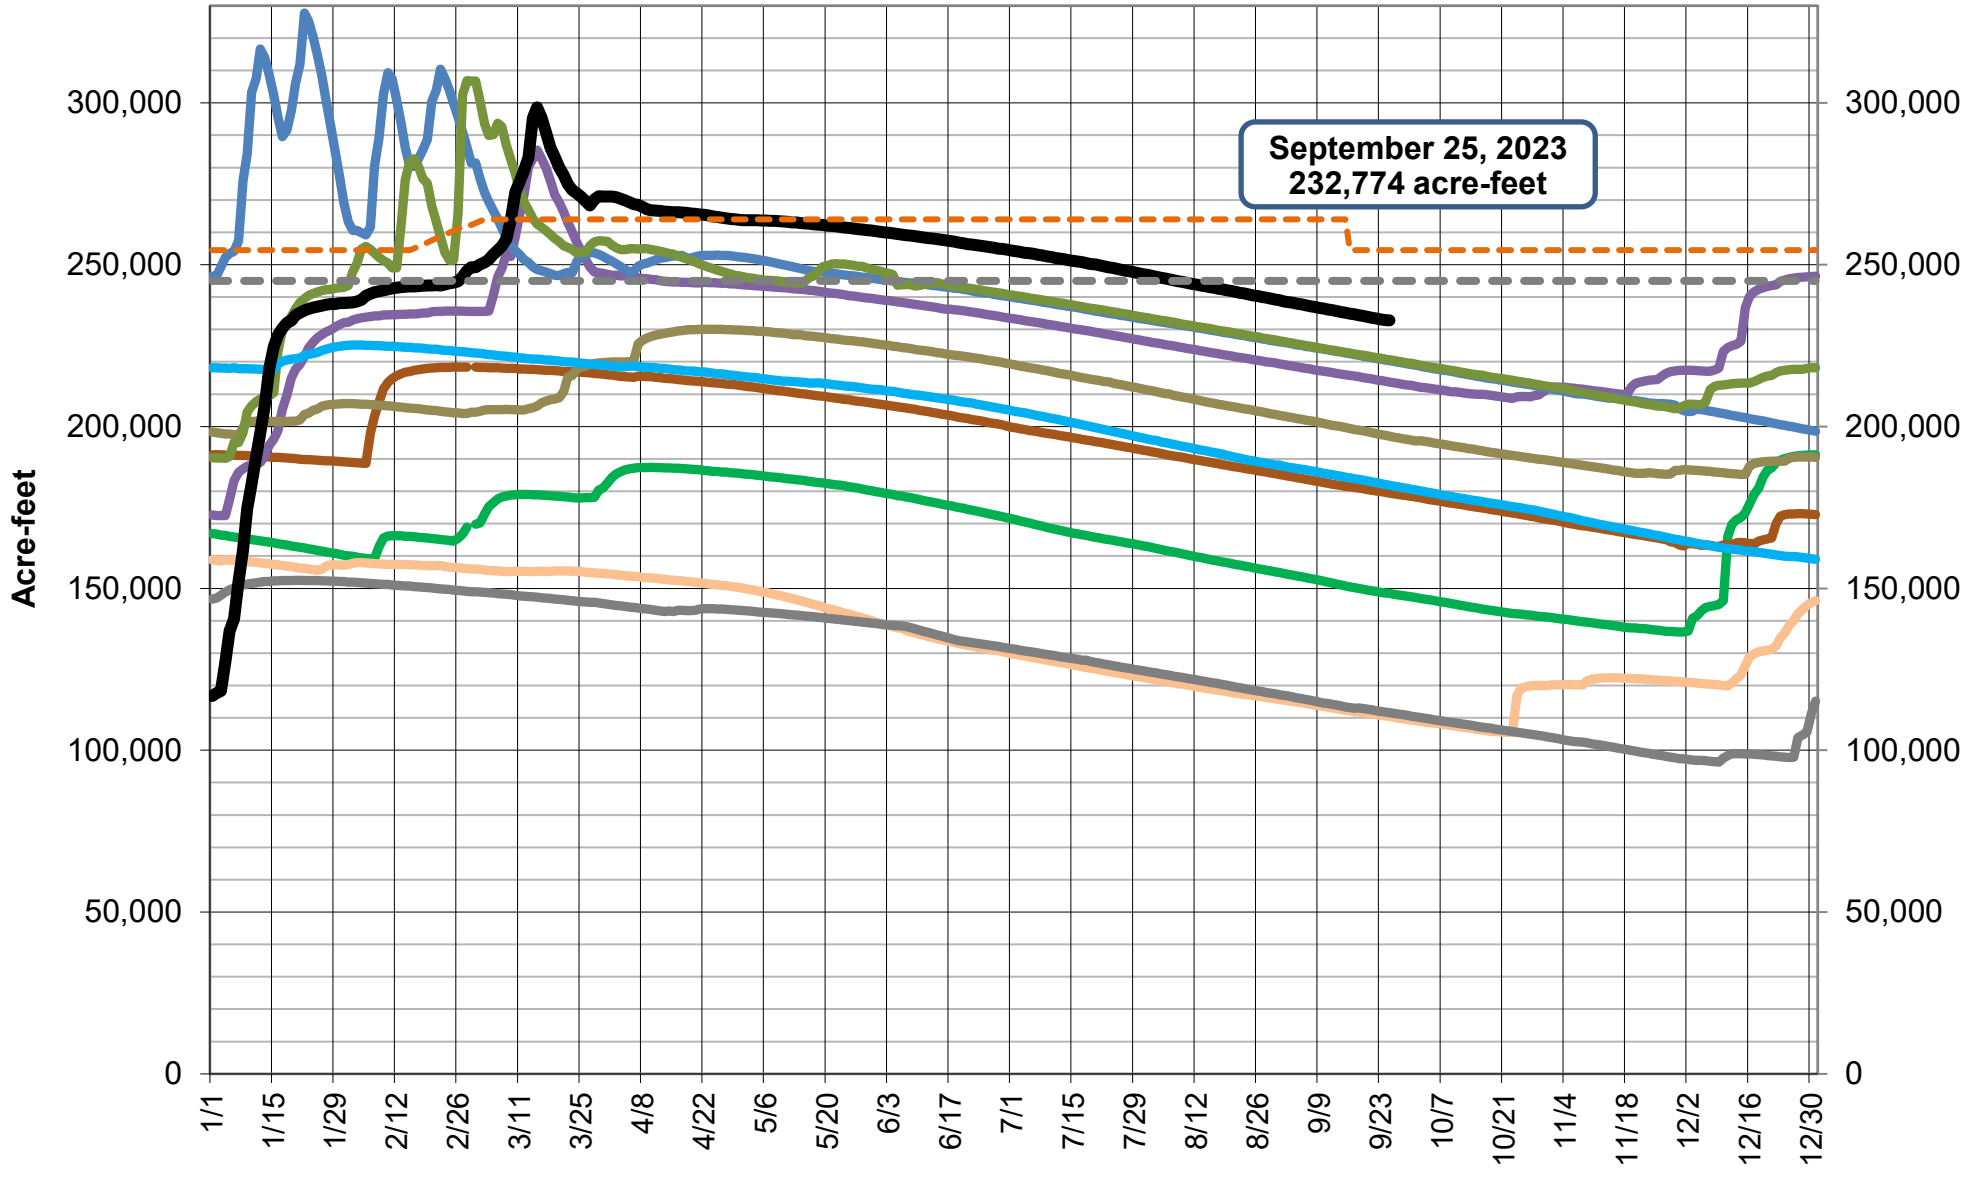

Lake Sonoma Storage

September 25, 2023
232,774 acre-feet