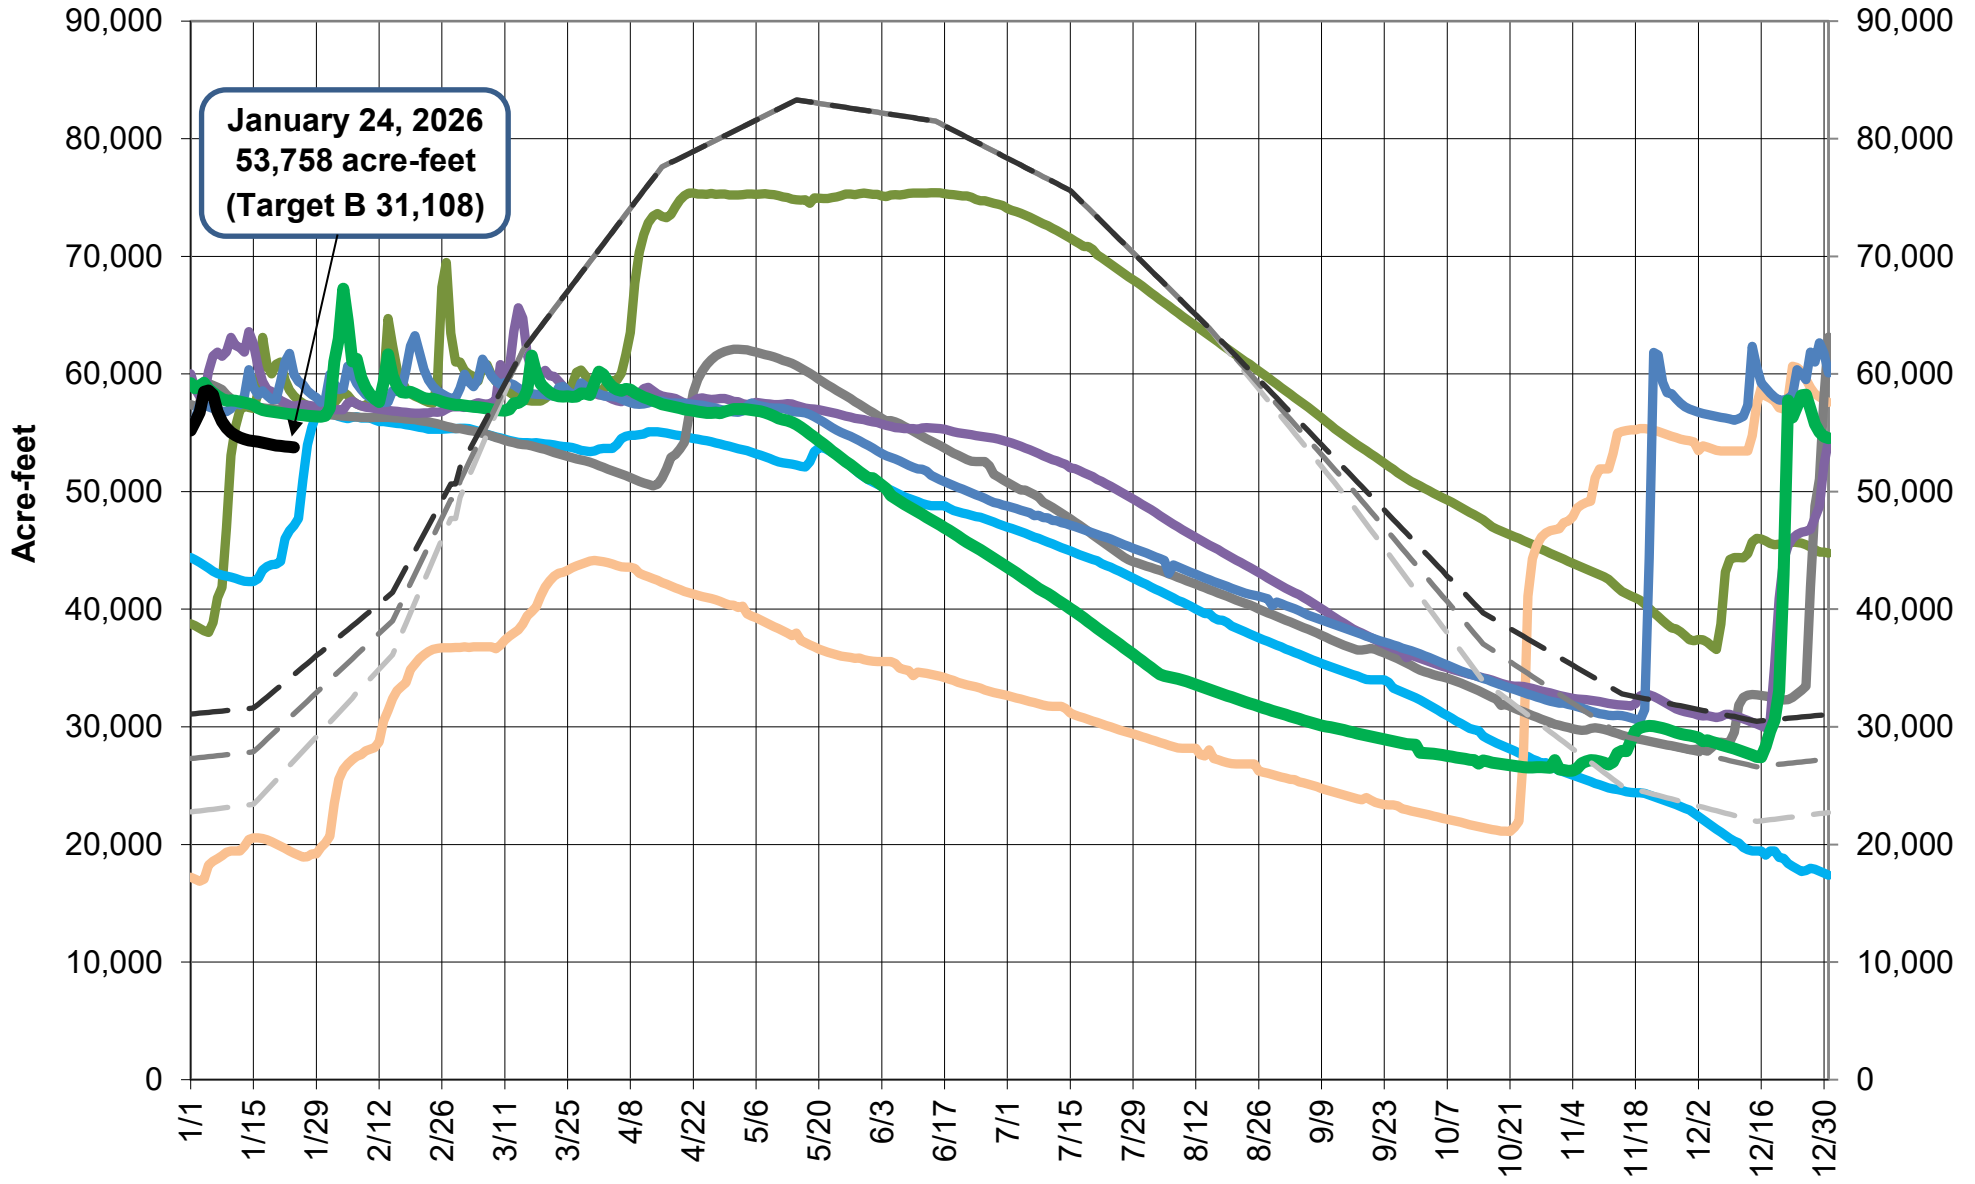

# Lake Pillsbury Storage and Target Storage Scenarios

**January 24, 2026**  
**53,758 acre-feet**  
**(Target B 31,108)**