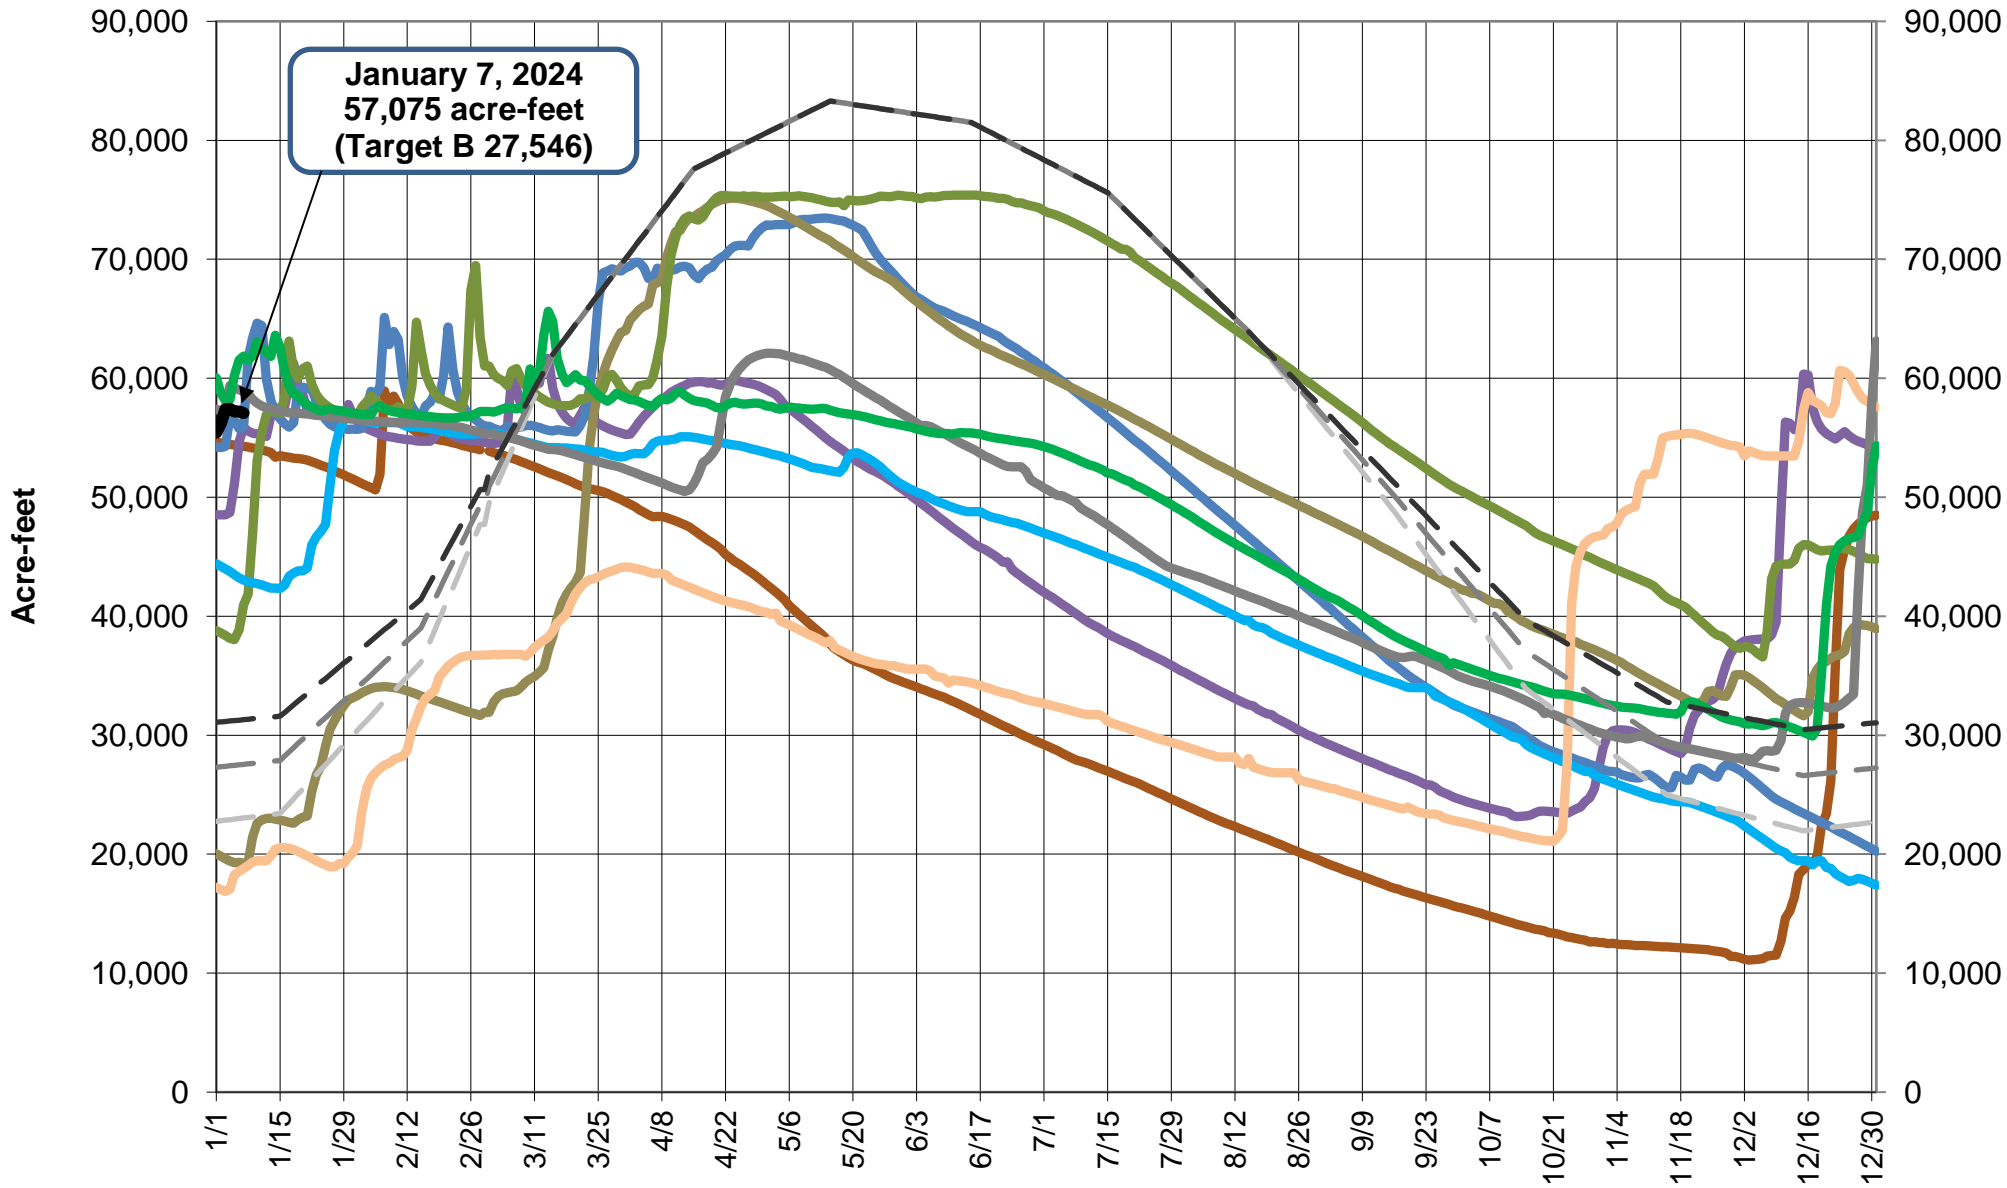

Lake Pillsbury Storage and Target Storage Scenarios

January 7, 2024
57,075 acre-feet
(Target B 27,546)