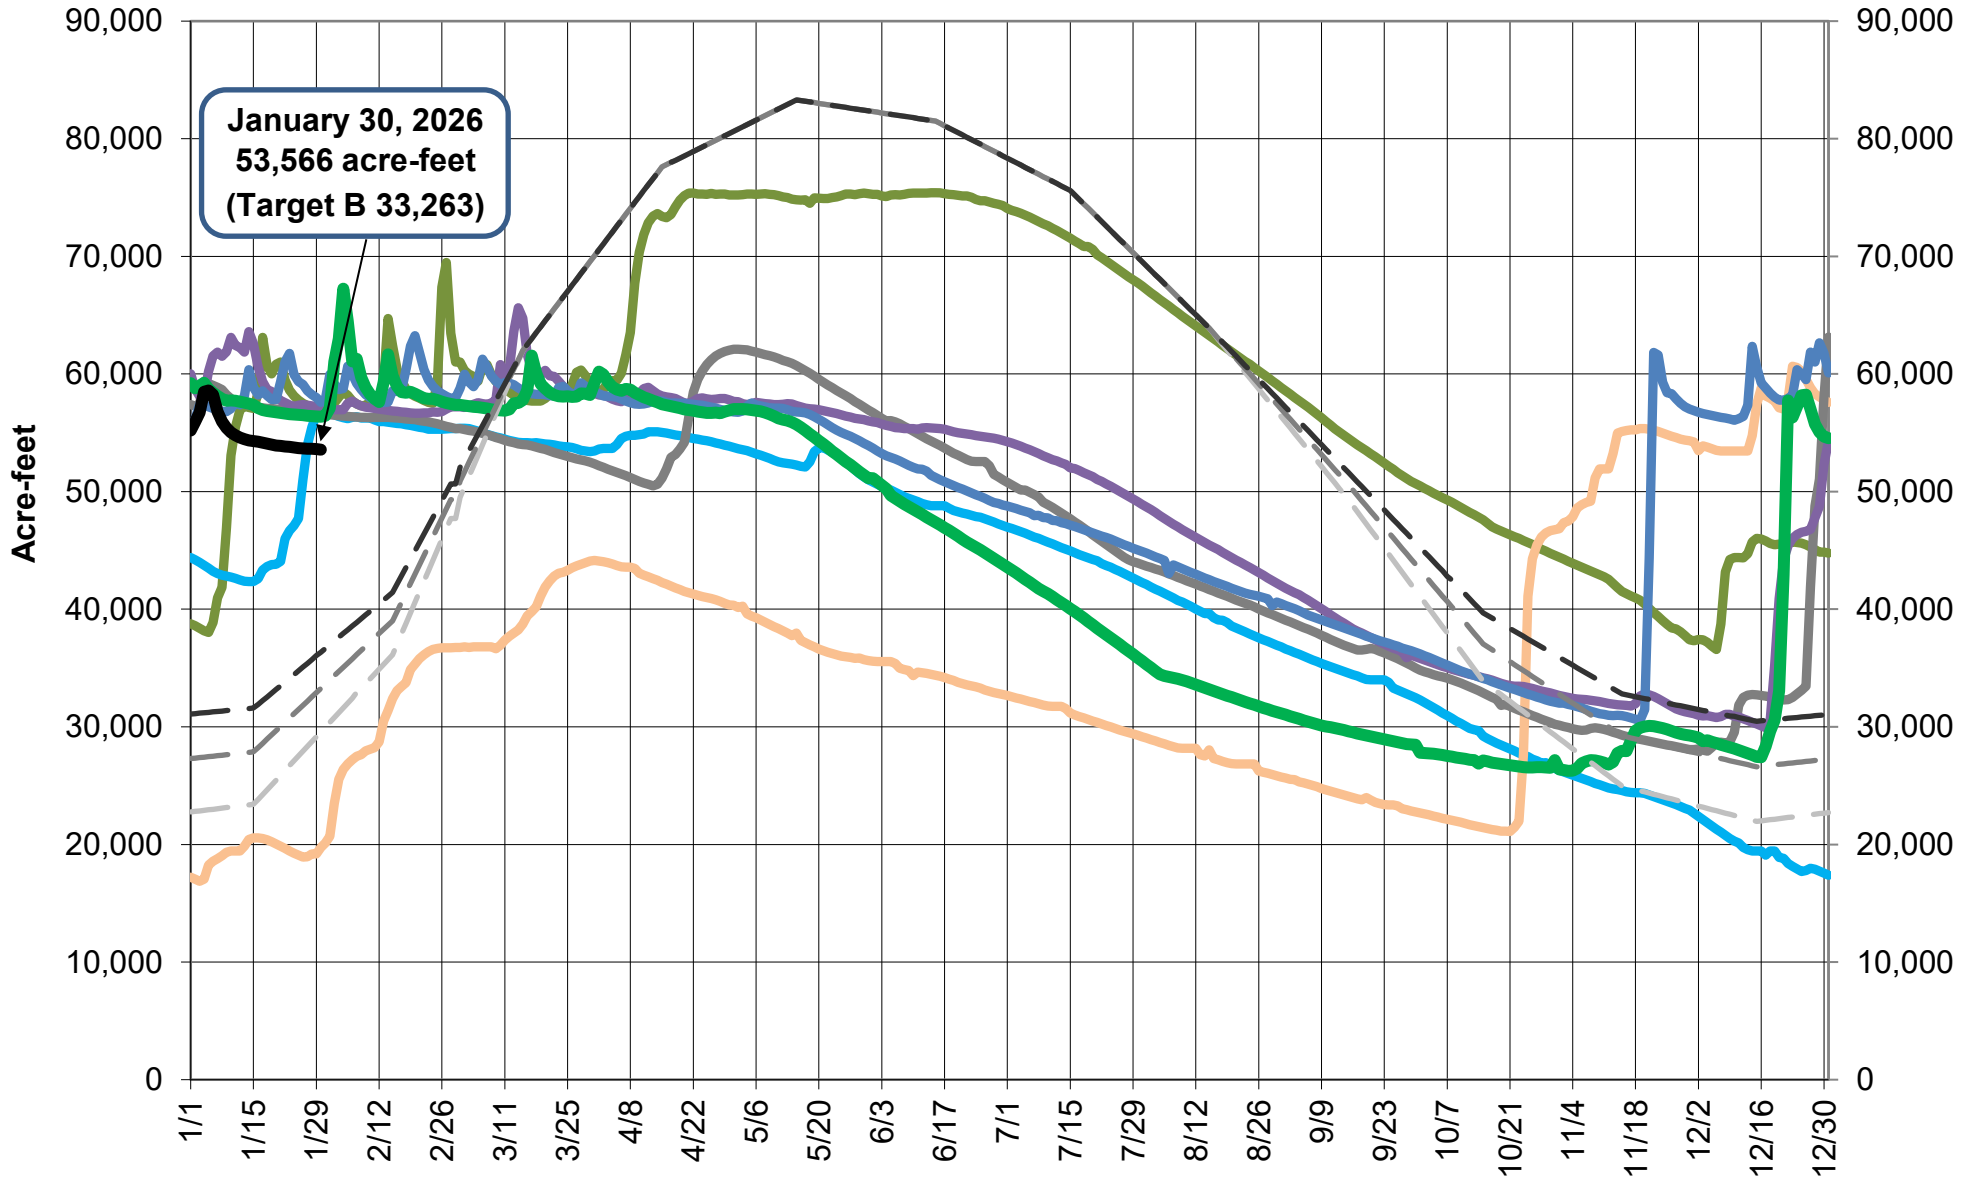

Lake Pillsbury Storage and Target Storage Scenarios

January 30, 2026
53,566 acre-feet
(Target B 33,263)