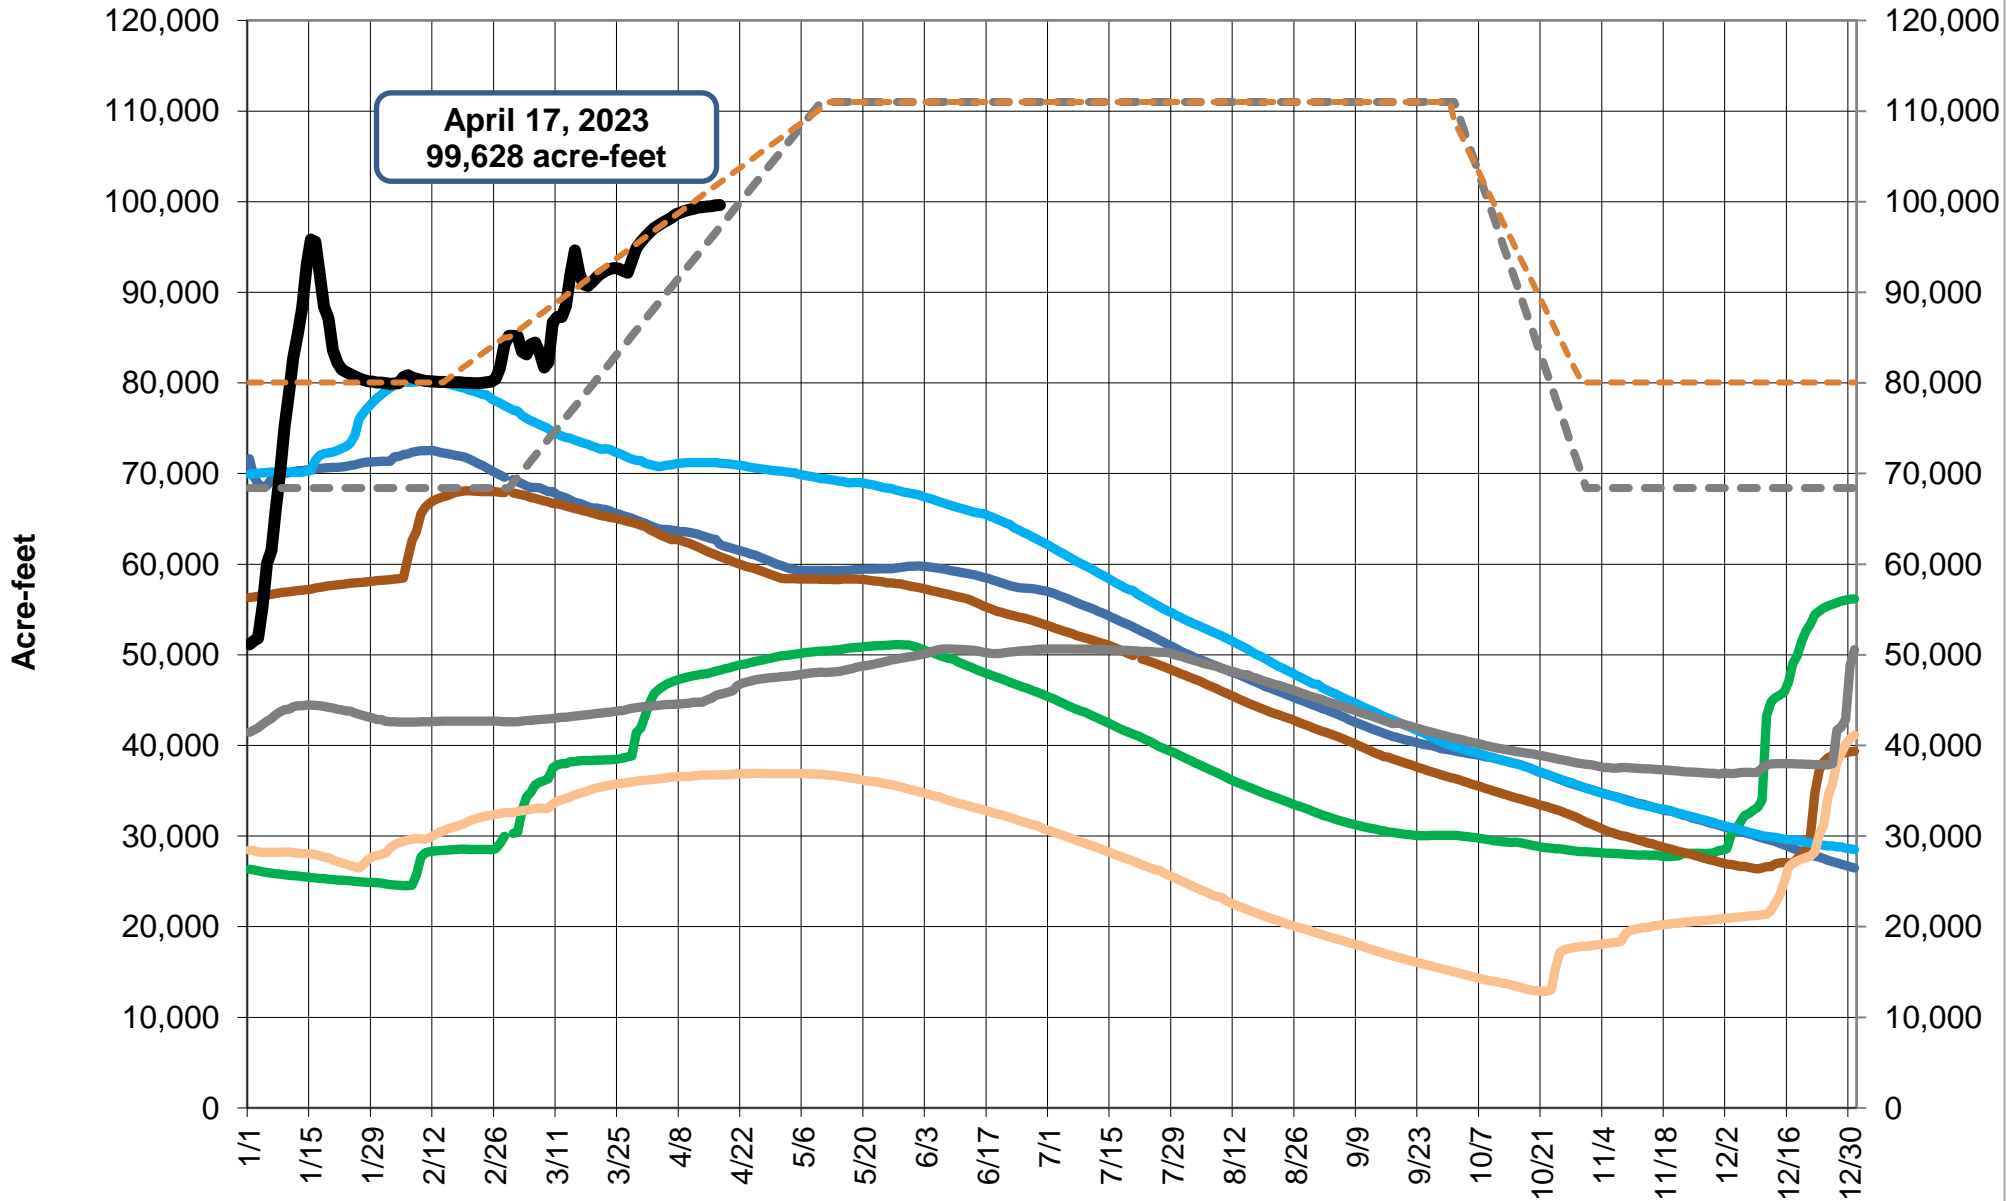

Lake Mendocino Storage - Drought Years

— 2013
 — 2014
 — 2015
 — 2020
 — 2021
 — 2022
 — 2023
 - - Storage Curve
 - - FIRO Storage Curve

April 17, 2023
99,628 acre-feet