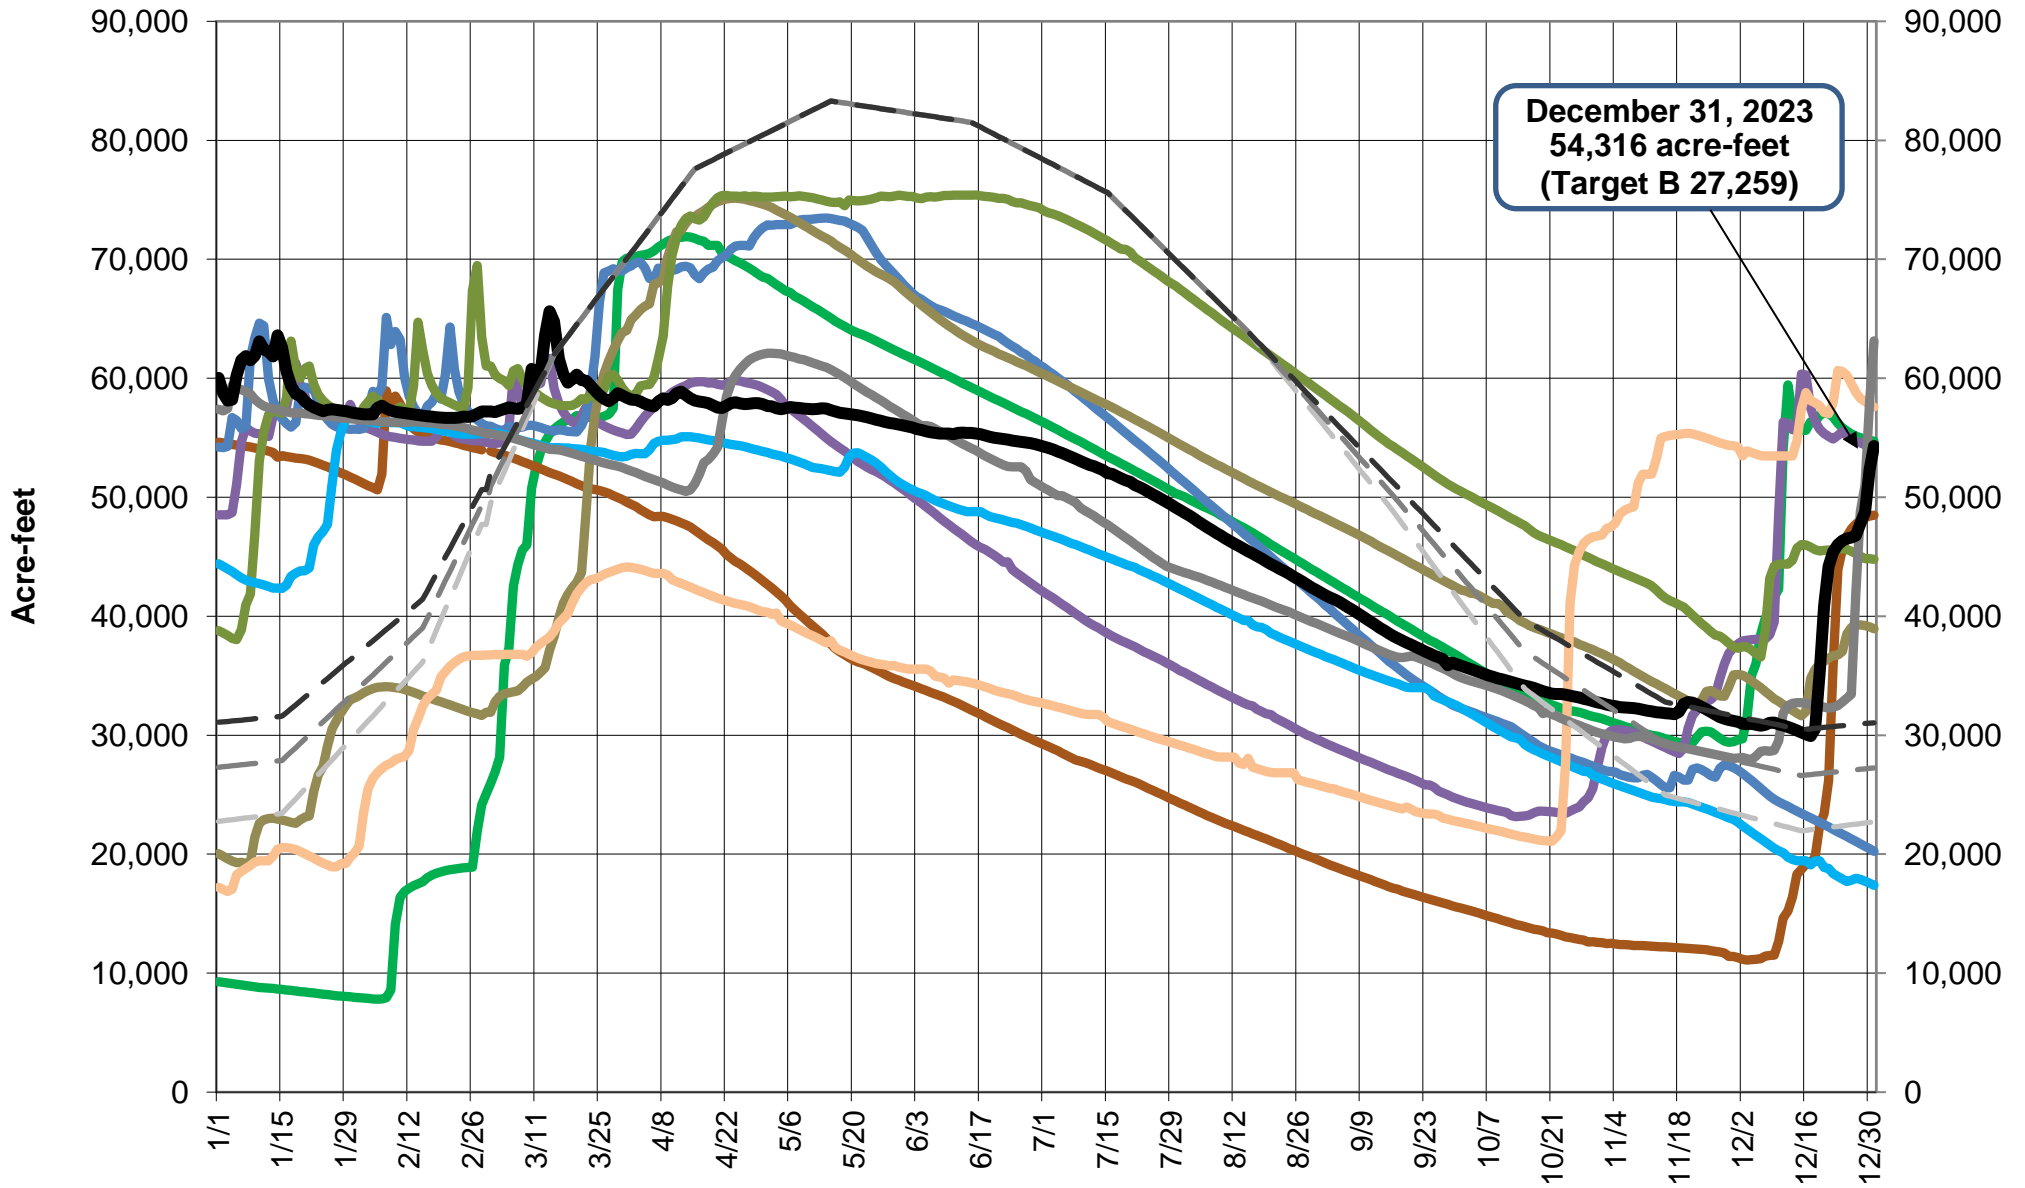

Lake Pillsbury Storage and Target Storage Scenarios

December 31, 2023
54,316 acre-feet
(Target B 27,259)