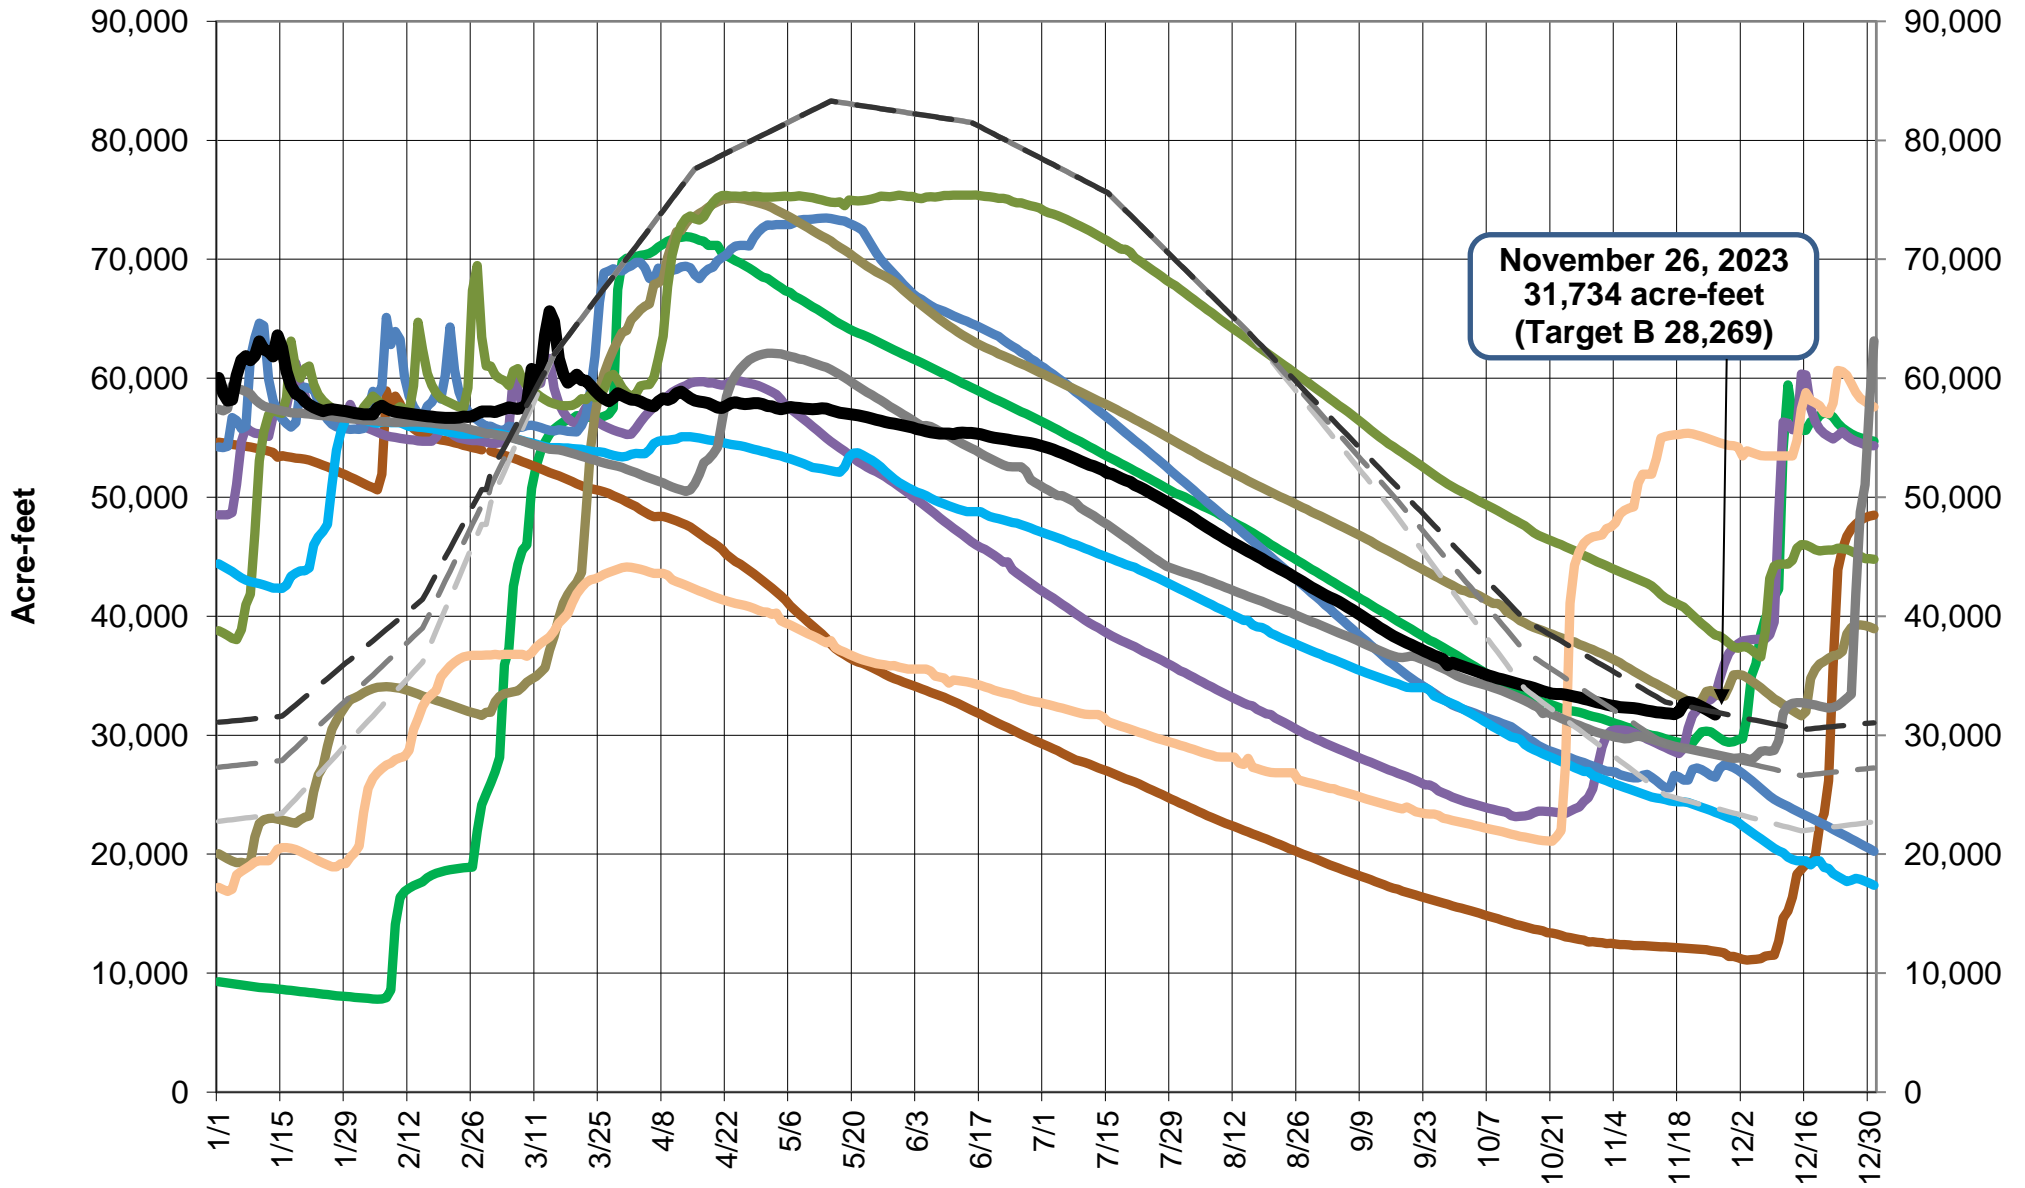

Lake Pillsbury Storage and Target Storage Scenarios

November 26, 2023
31,734 acre-feet
(Target B 28,269)