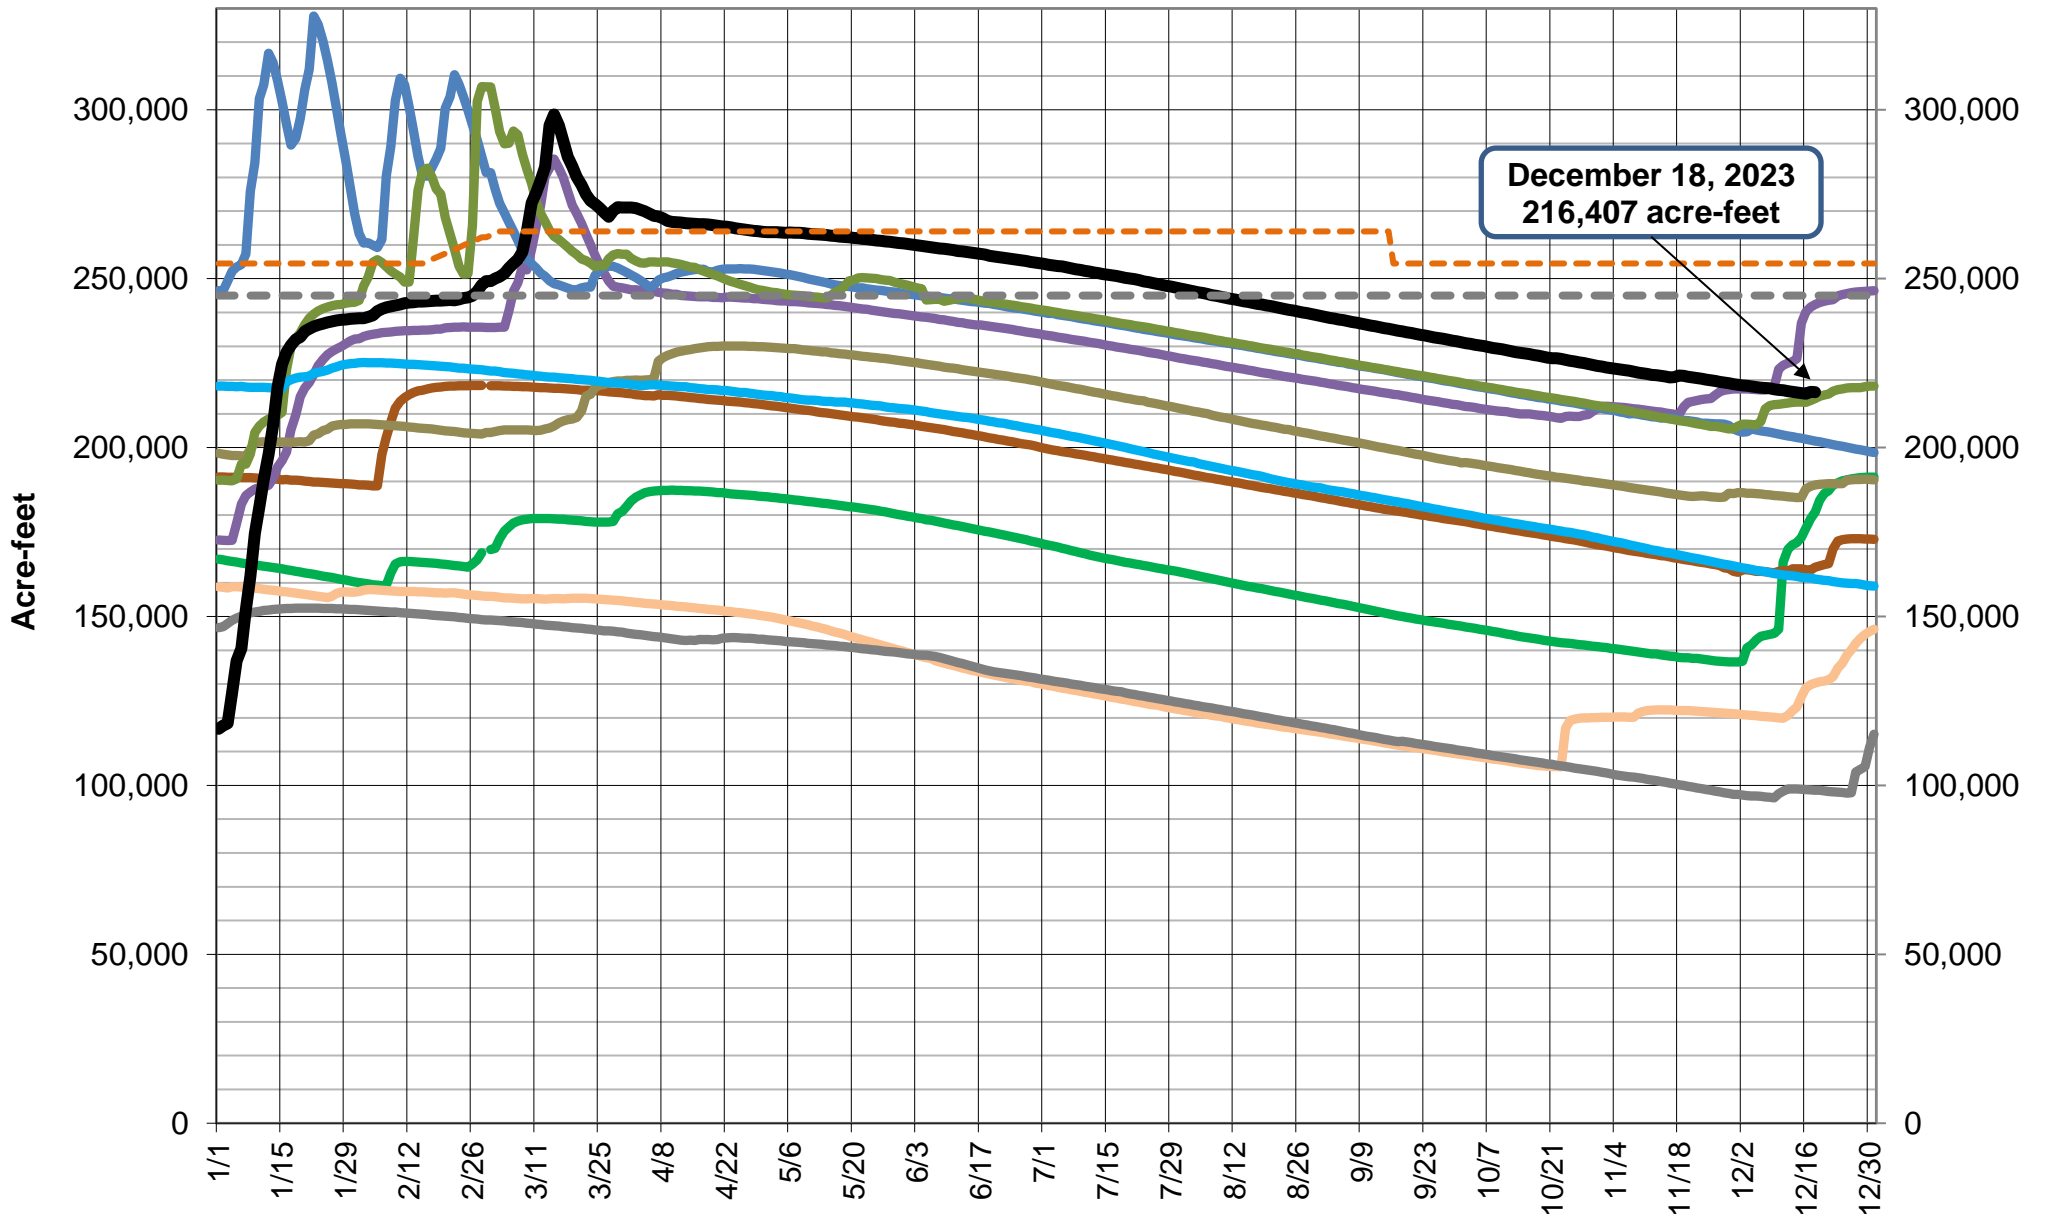

Lake Sonoma Storage

December 18, 2023
216,407 acre-feet