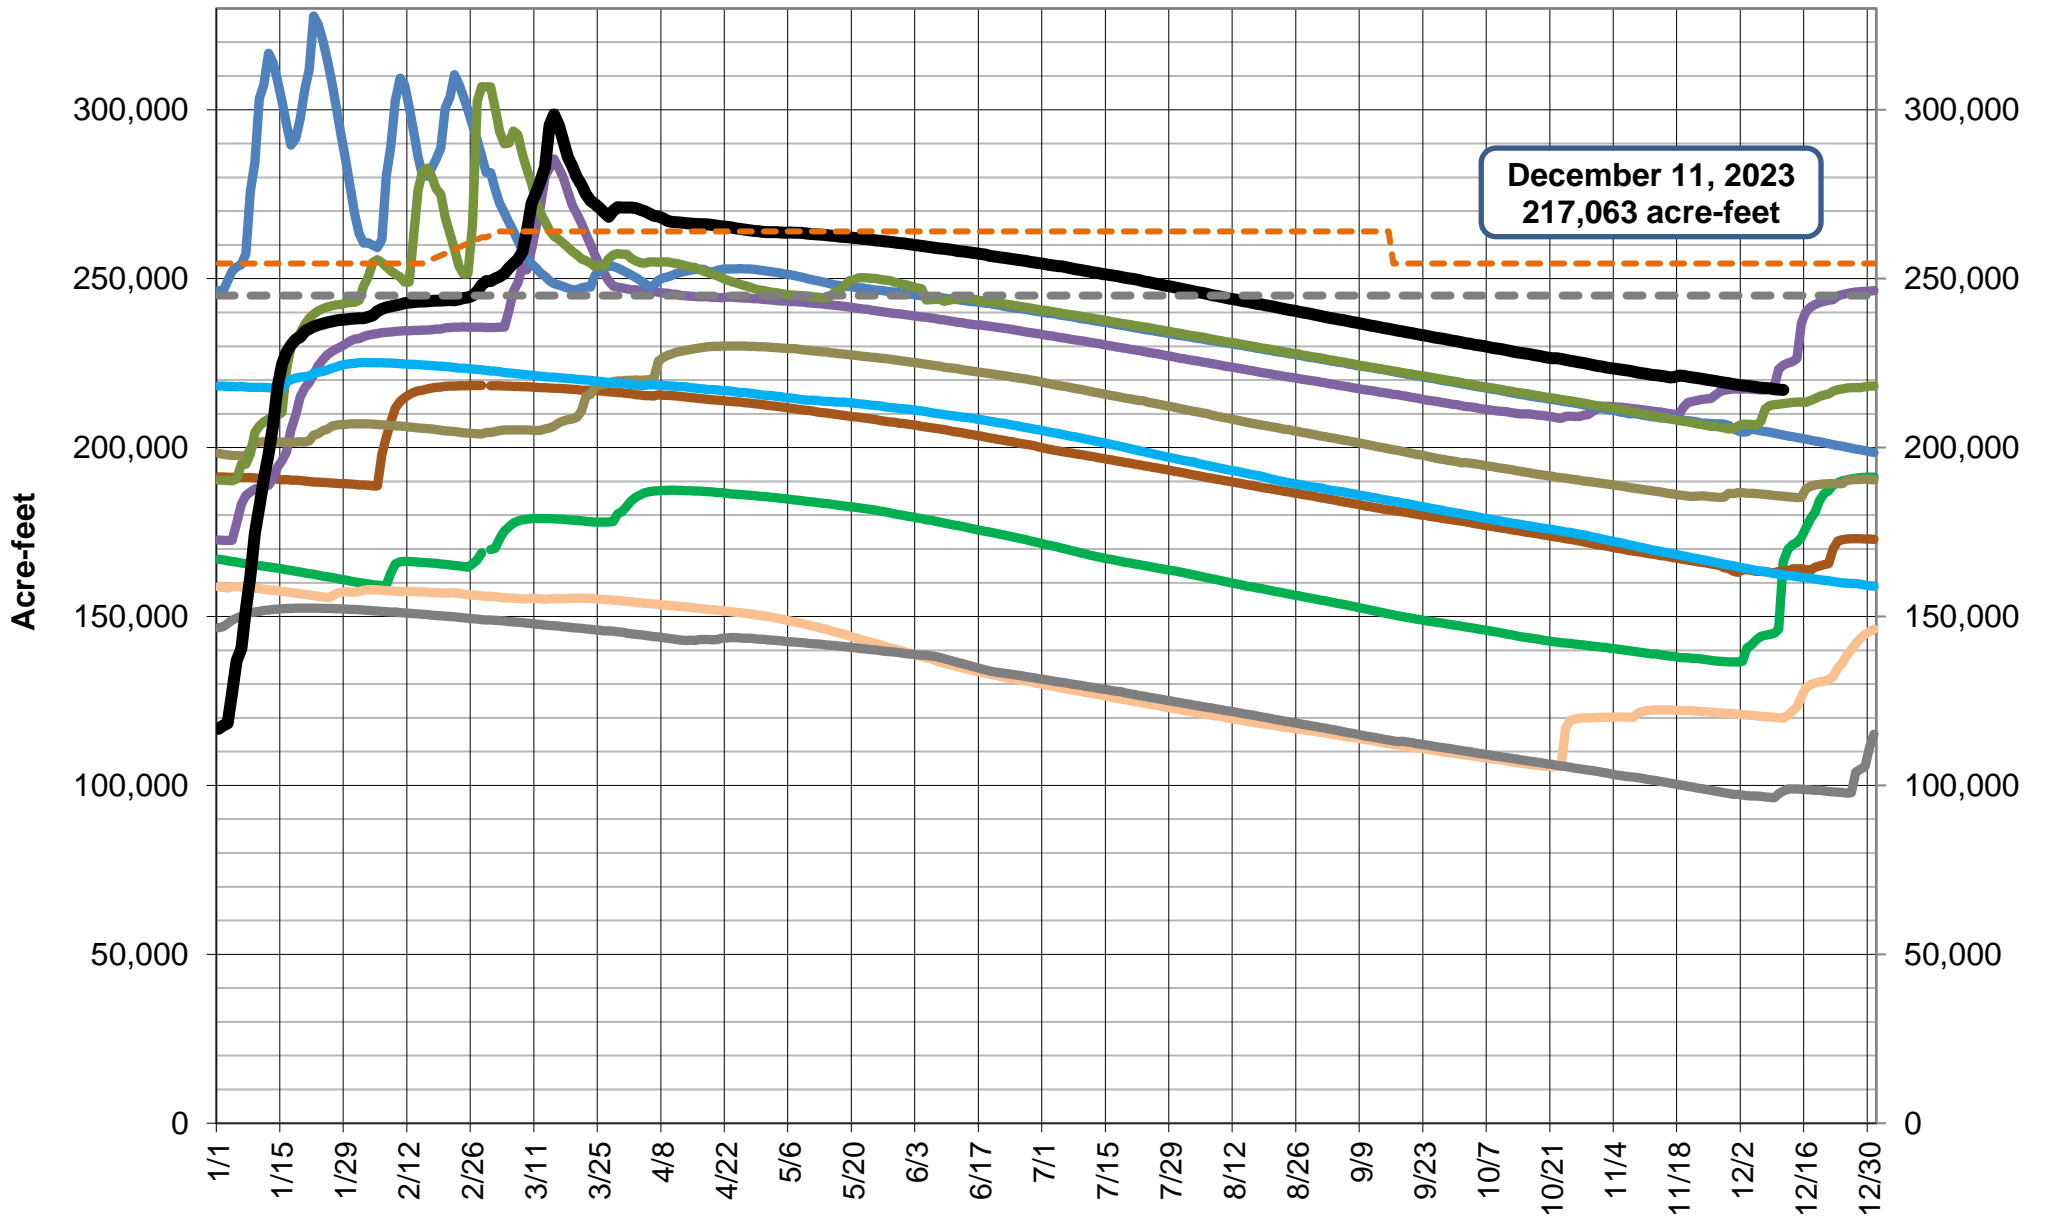

Lake Sonoma Storage

December 11, 2023
217,063 acre-feet