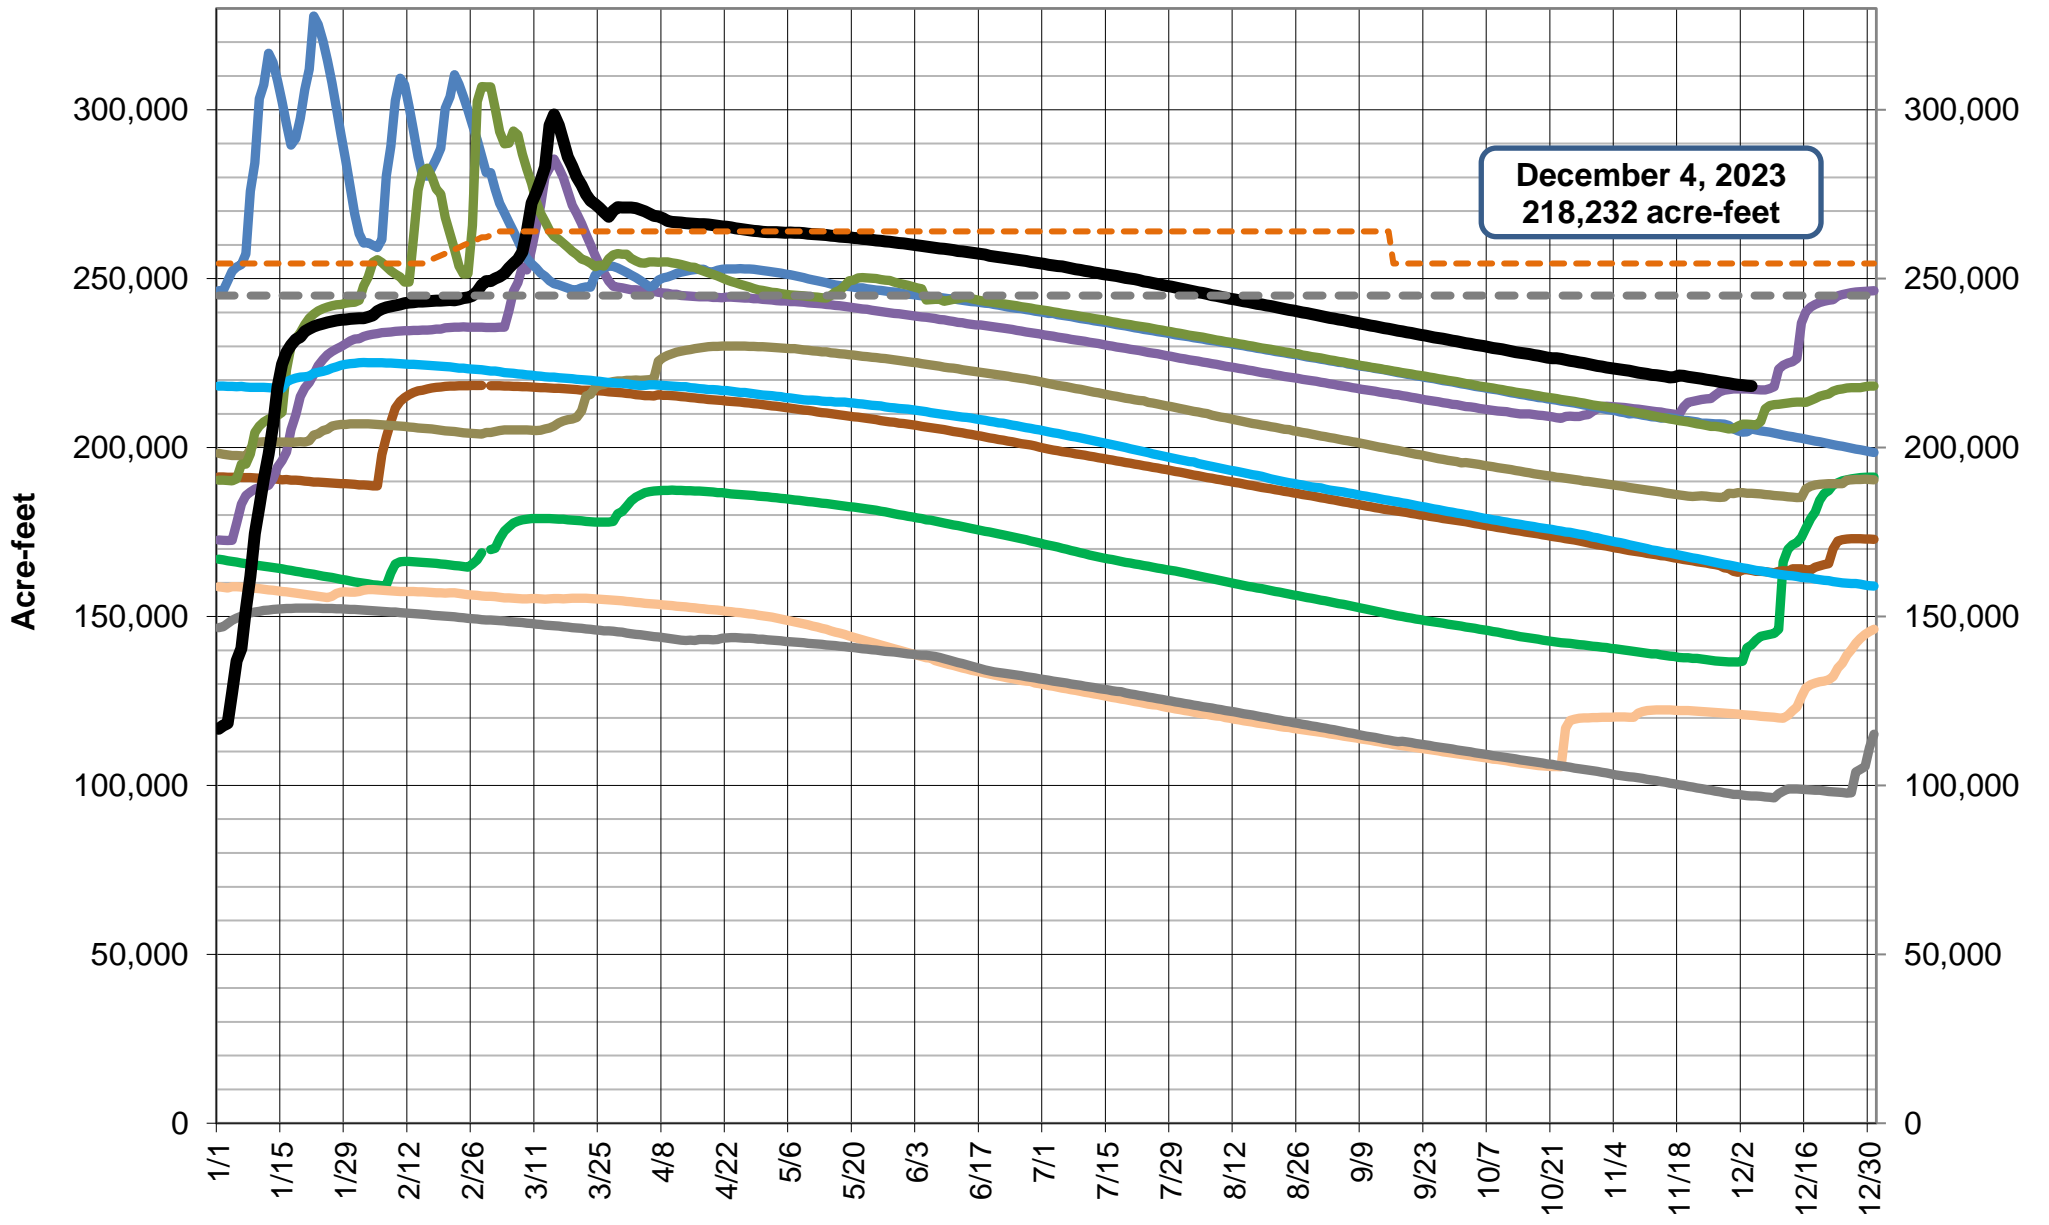

Lake Sonoma Storage

December 4, 2023
218,232 acre-feet