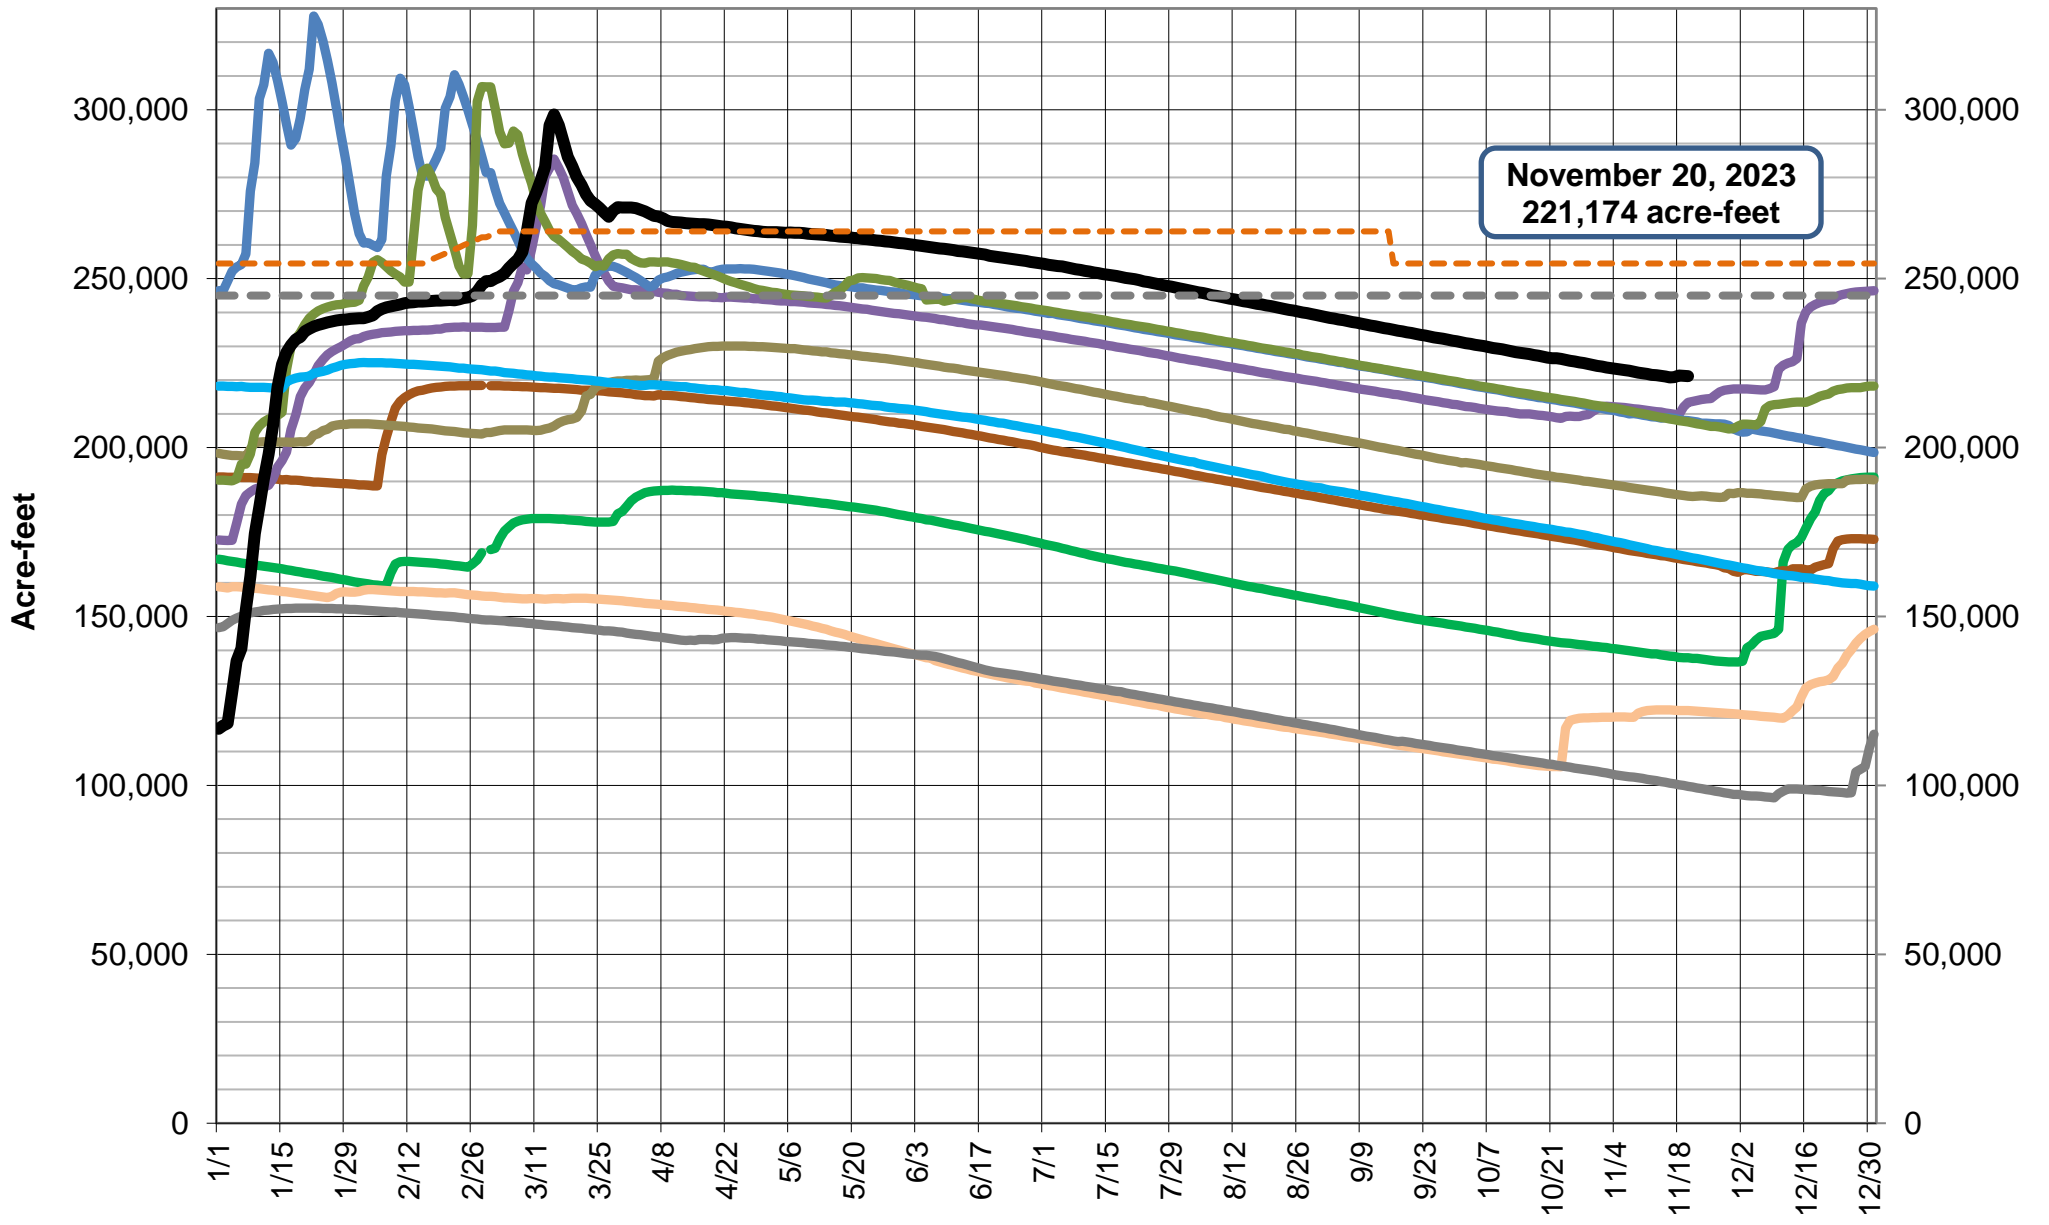

Lake Sonoma Storage

November 20, 2023
221,174 acre-feet