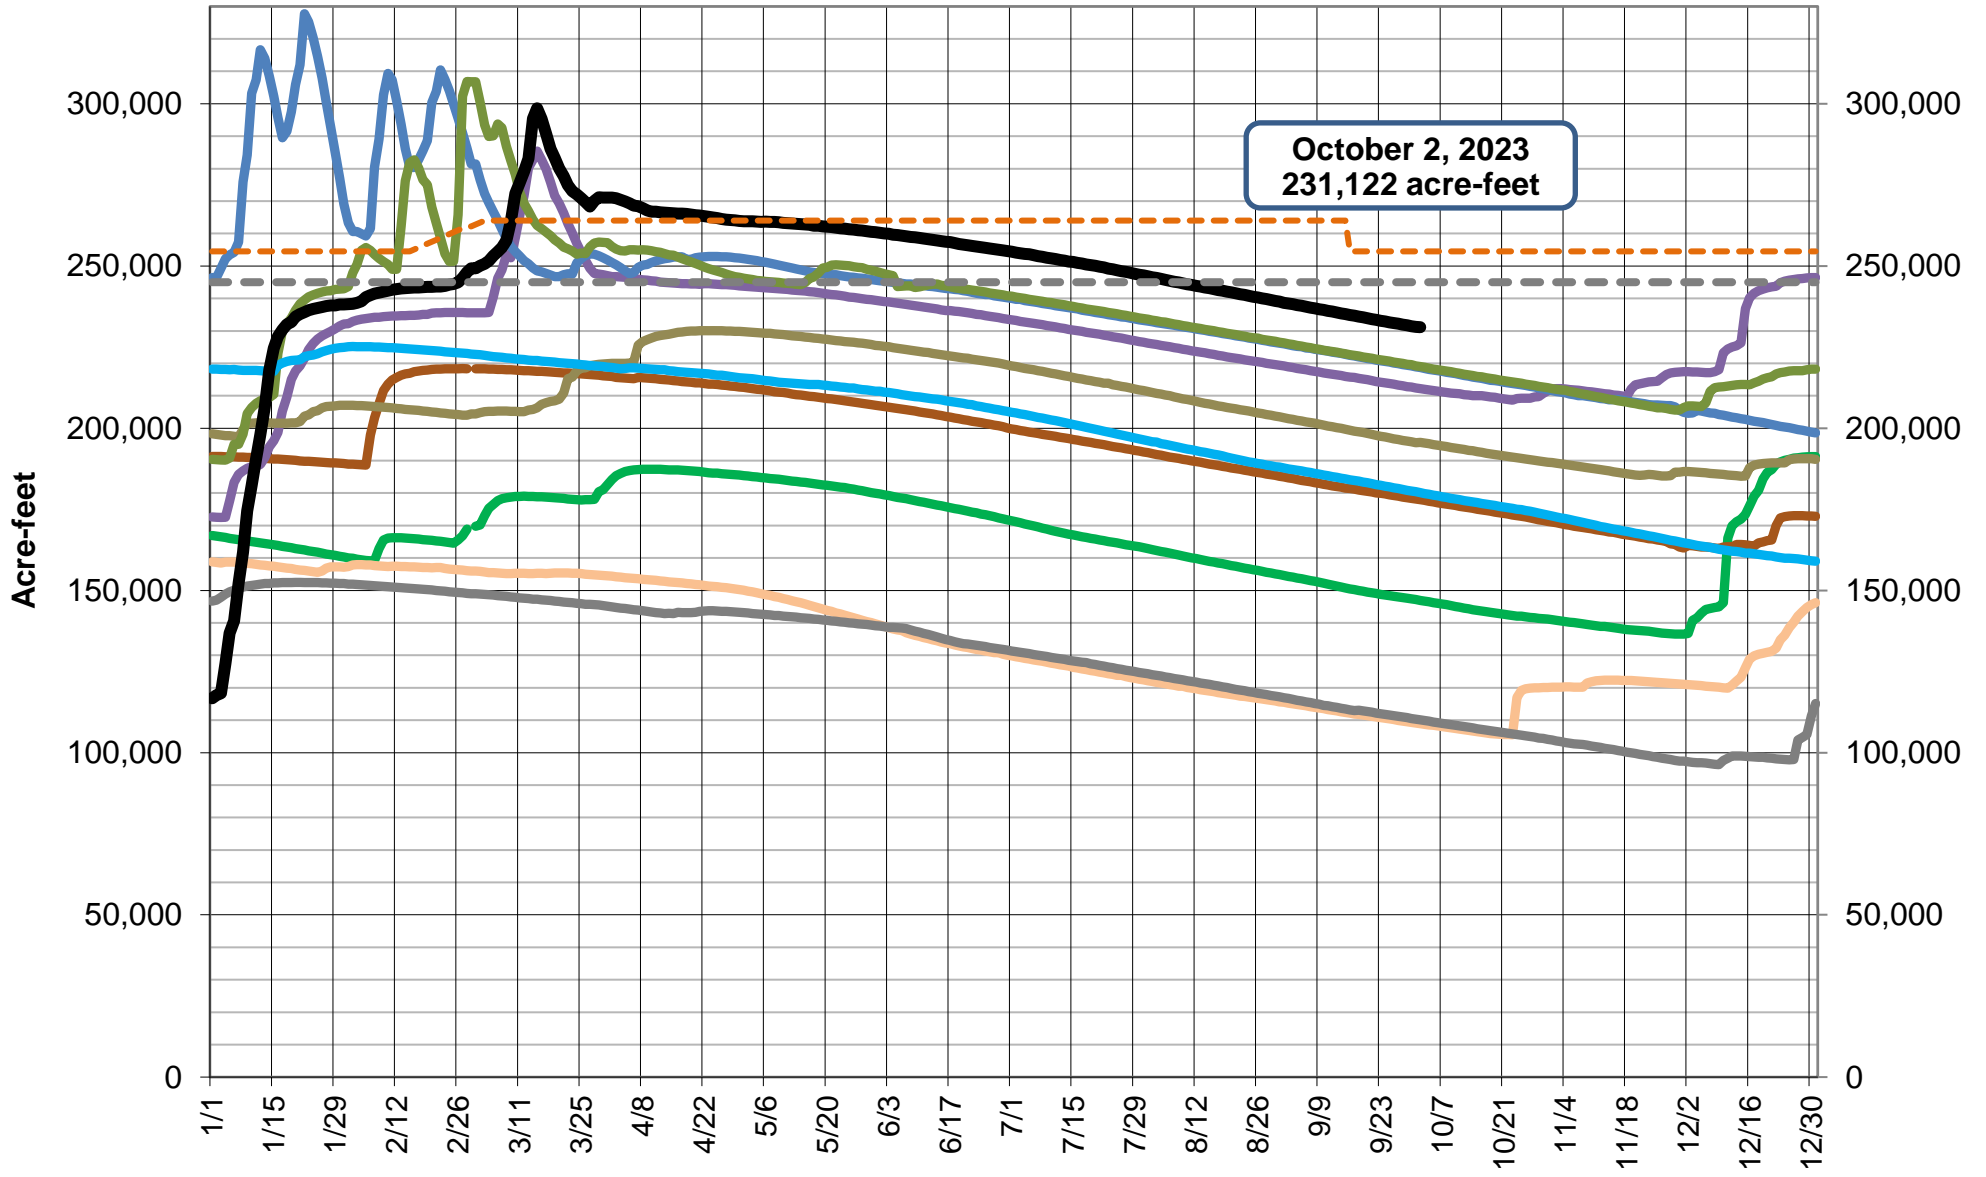

Lake Sonoma Storage

October 2, 2023
231,122 acre-feet