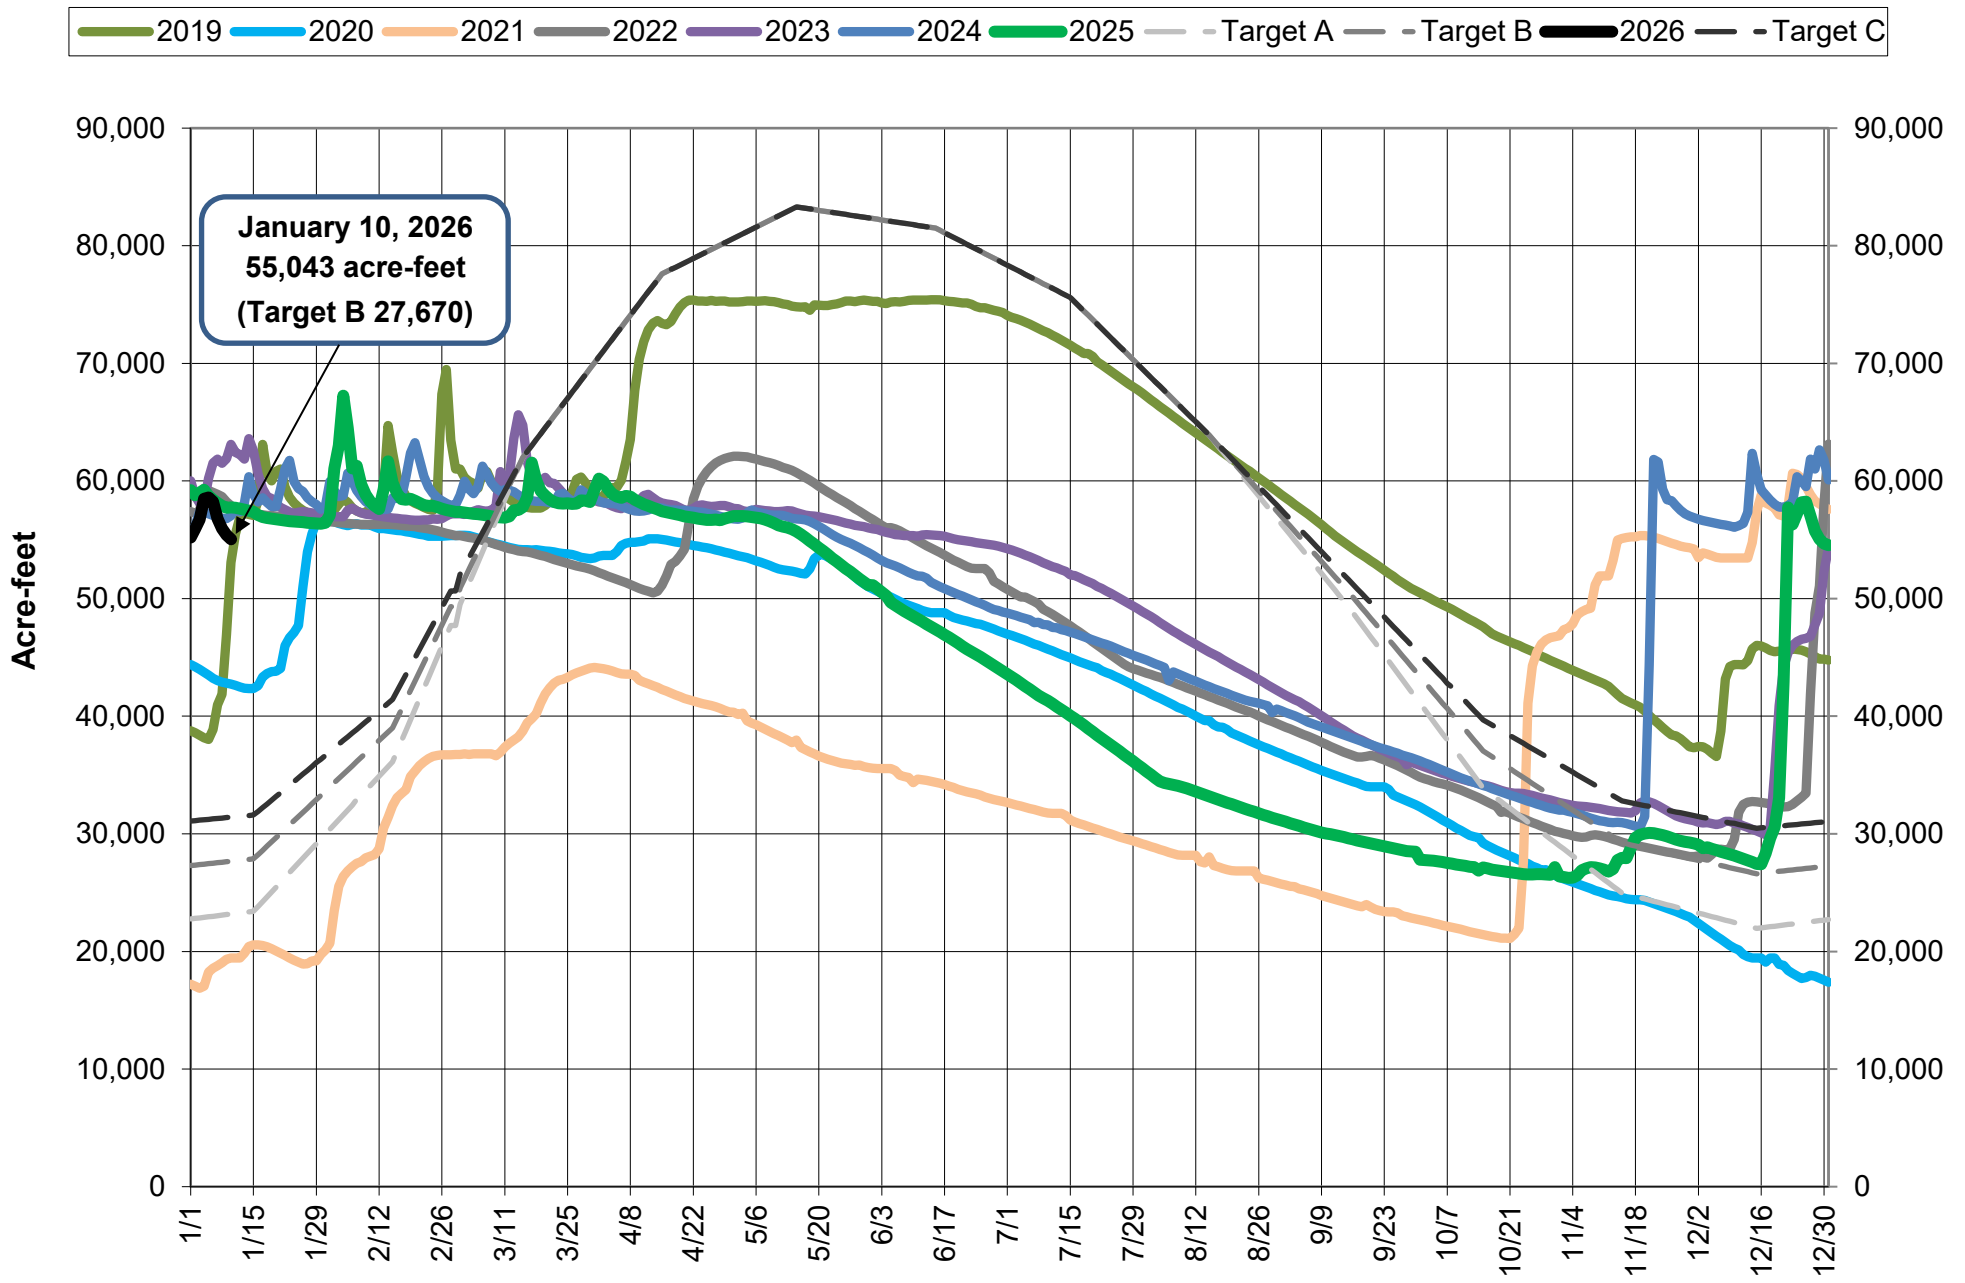

Lake Pillsbury Storage and Target Storage Scenarios

January 10, 2026
 55,043 acre-feet
 (Target B 27,670)